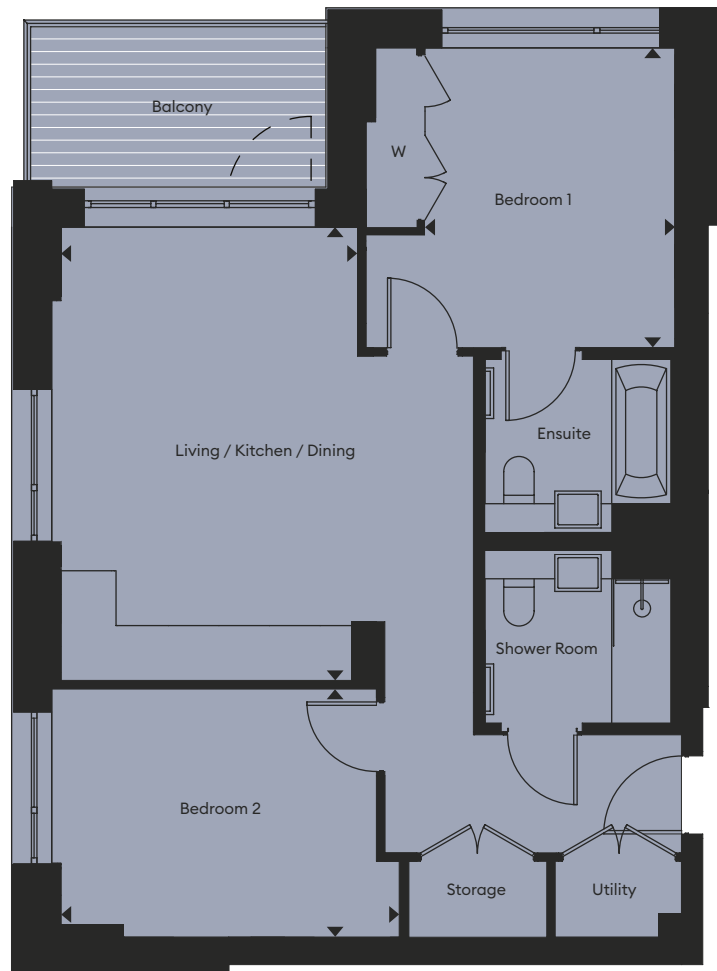

# TWO BEDROOM APARTMENT

## TYPE H

Apartment	4.1.3 / 4.2.4 / 4.3.4 / 4.4.4 / 4.5.3 / 4.6.3 / 4.7.3 / 4.8.3 / 4.9.3 / 4.10.3	
Level	1, 2, 3, 4, 5, 6, 7, 8, 9 & 10	
Living / Kitchen / Dining	3.50 x 5.42m	11'4" x 17'7"
Bedroom 1	2.86 x 3.53m	9'3" x 11'5"
Bedroom 2	3.96 x 2.84m	12'9" x 9'3"
Total Net Internal Area	71 sq m	764 sq ft

KEY  
W : Wardrobe

Layouts shown here are for approximate measurements only, they are not necessarily to scale. Exact layout and sizes of property may vary. All measurements may vary within a tolerance of 5%.