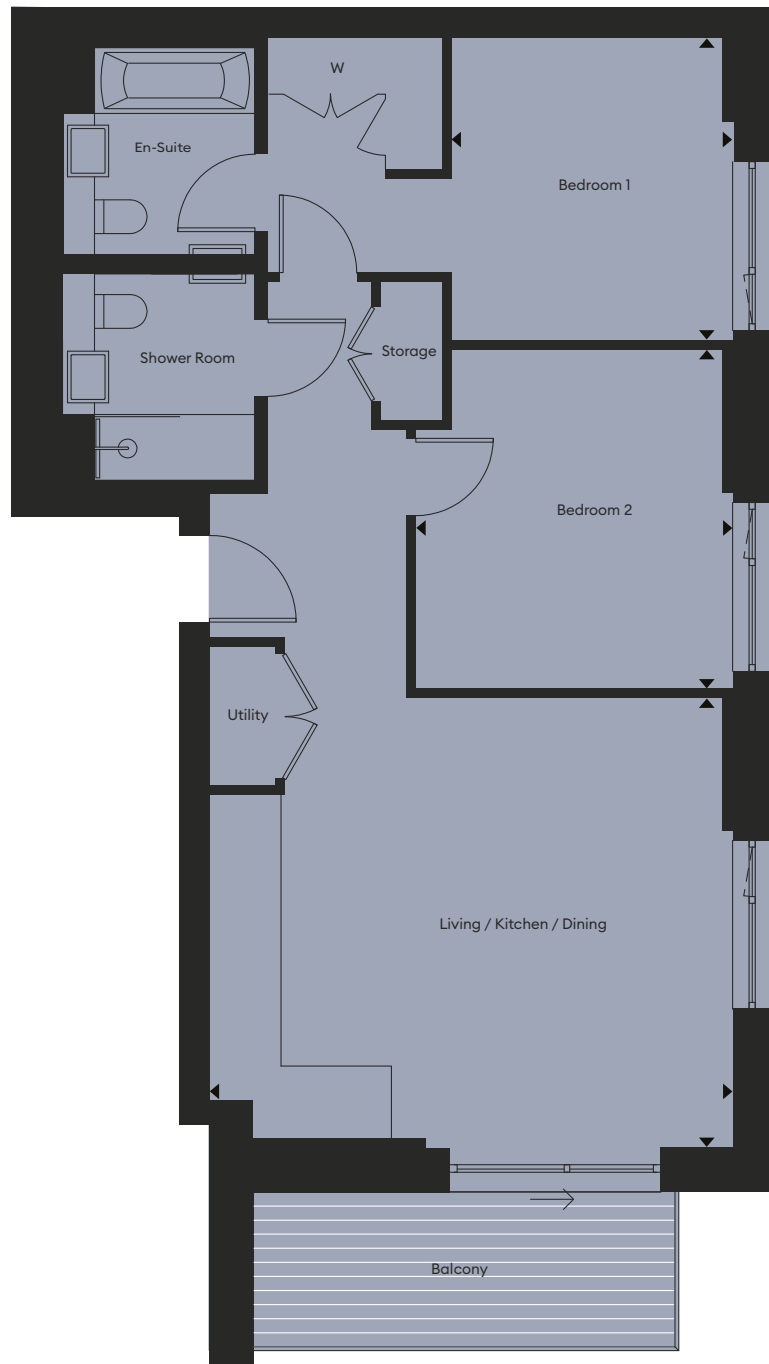

TWO BEDROOM APARTMENT

TYPE II

| | | |
|---------------------------|--|------------------|
| Apartment | 1.3.7 / 1.4.7 / 1.5.7 / 1.6.7 / 1.7.7 / 1.8.7 / 1.9.6 / 1.10.6 1.11.6 / 1.12.4 / 1.13.4 | |
| Level | 3, 4, 5, 6, 7, 8, 9, 10, 11, 12 & 13 | |
| Living / Kitchen / Dining | 4.82 x 5.60m | 15'8" x 18'3" |
| Bedroom 1 | 3.11 x 2.88m | 10'2" x 9'4" |
| Bedroom 2 | 3.71 x 3.36m | 12'1" x 11'0" |
| Total Net Internal Area | 74 sq m | 800 sq ft |

KEY
W : Wardrobe

Layouts shown here are for approximate measurements only, they are not necessarily to scale. Exact layout and sizes of property may vary. All measurements may vary within a tolerance of 5%.